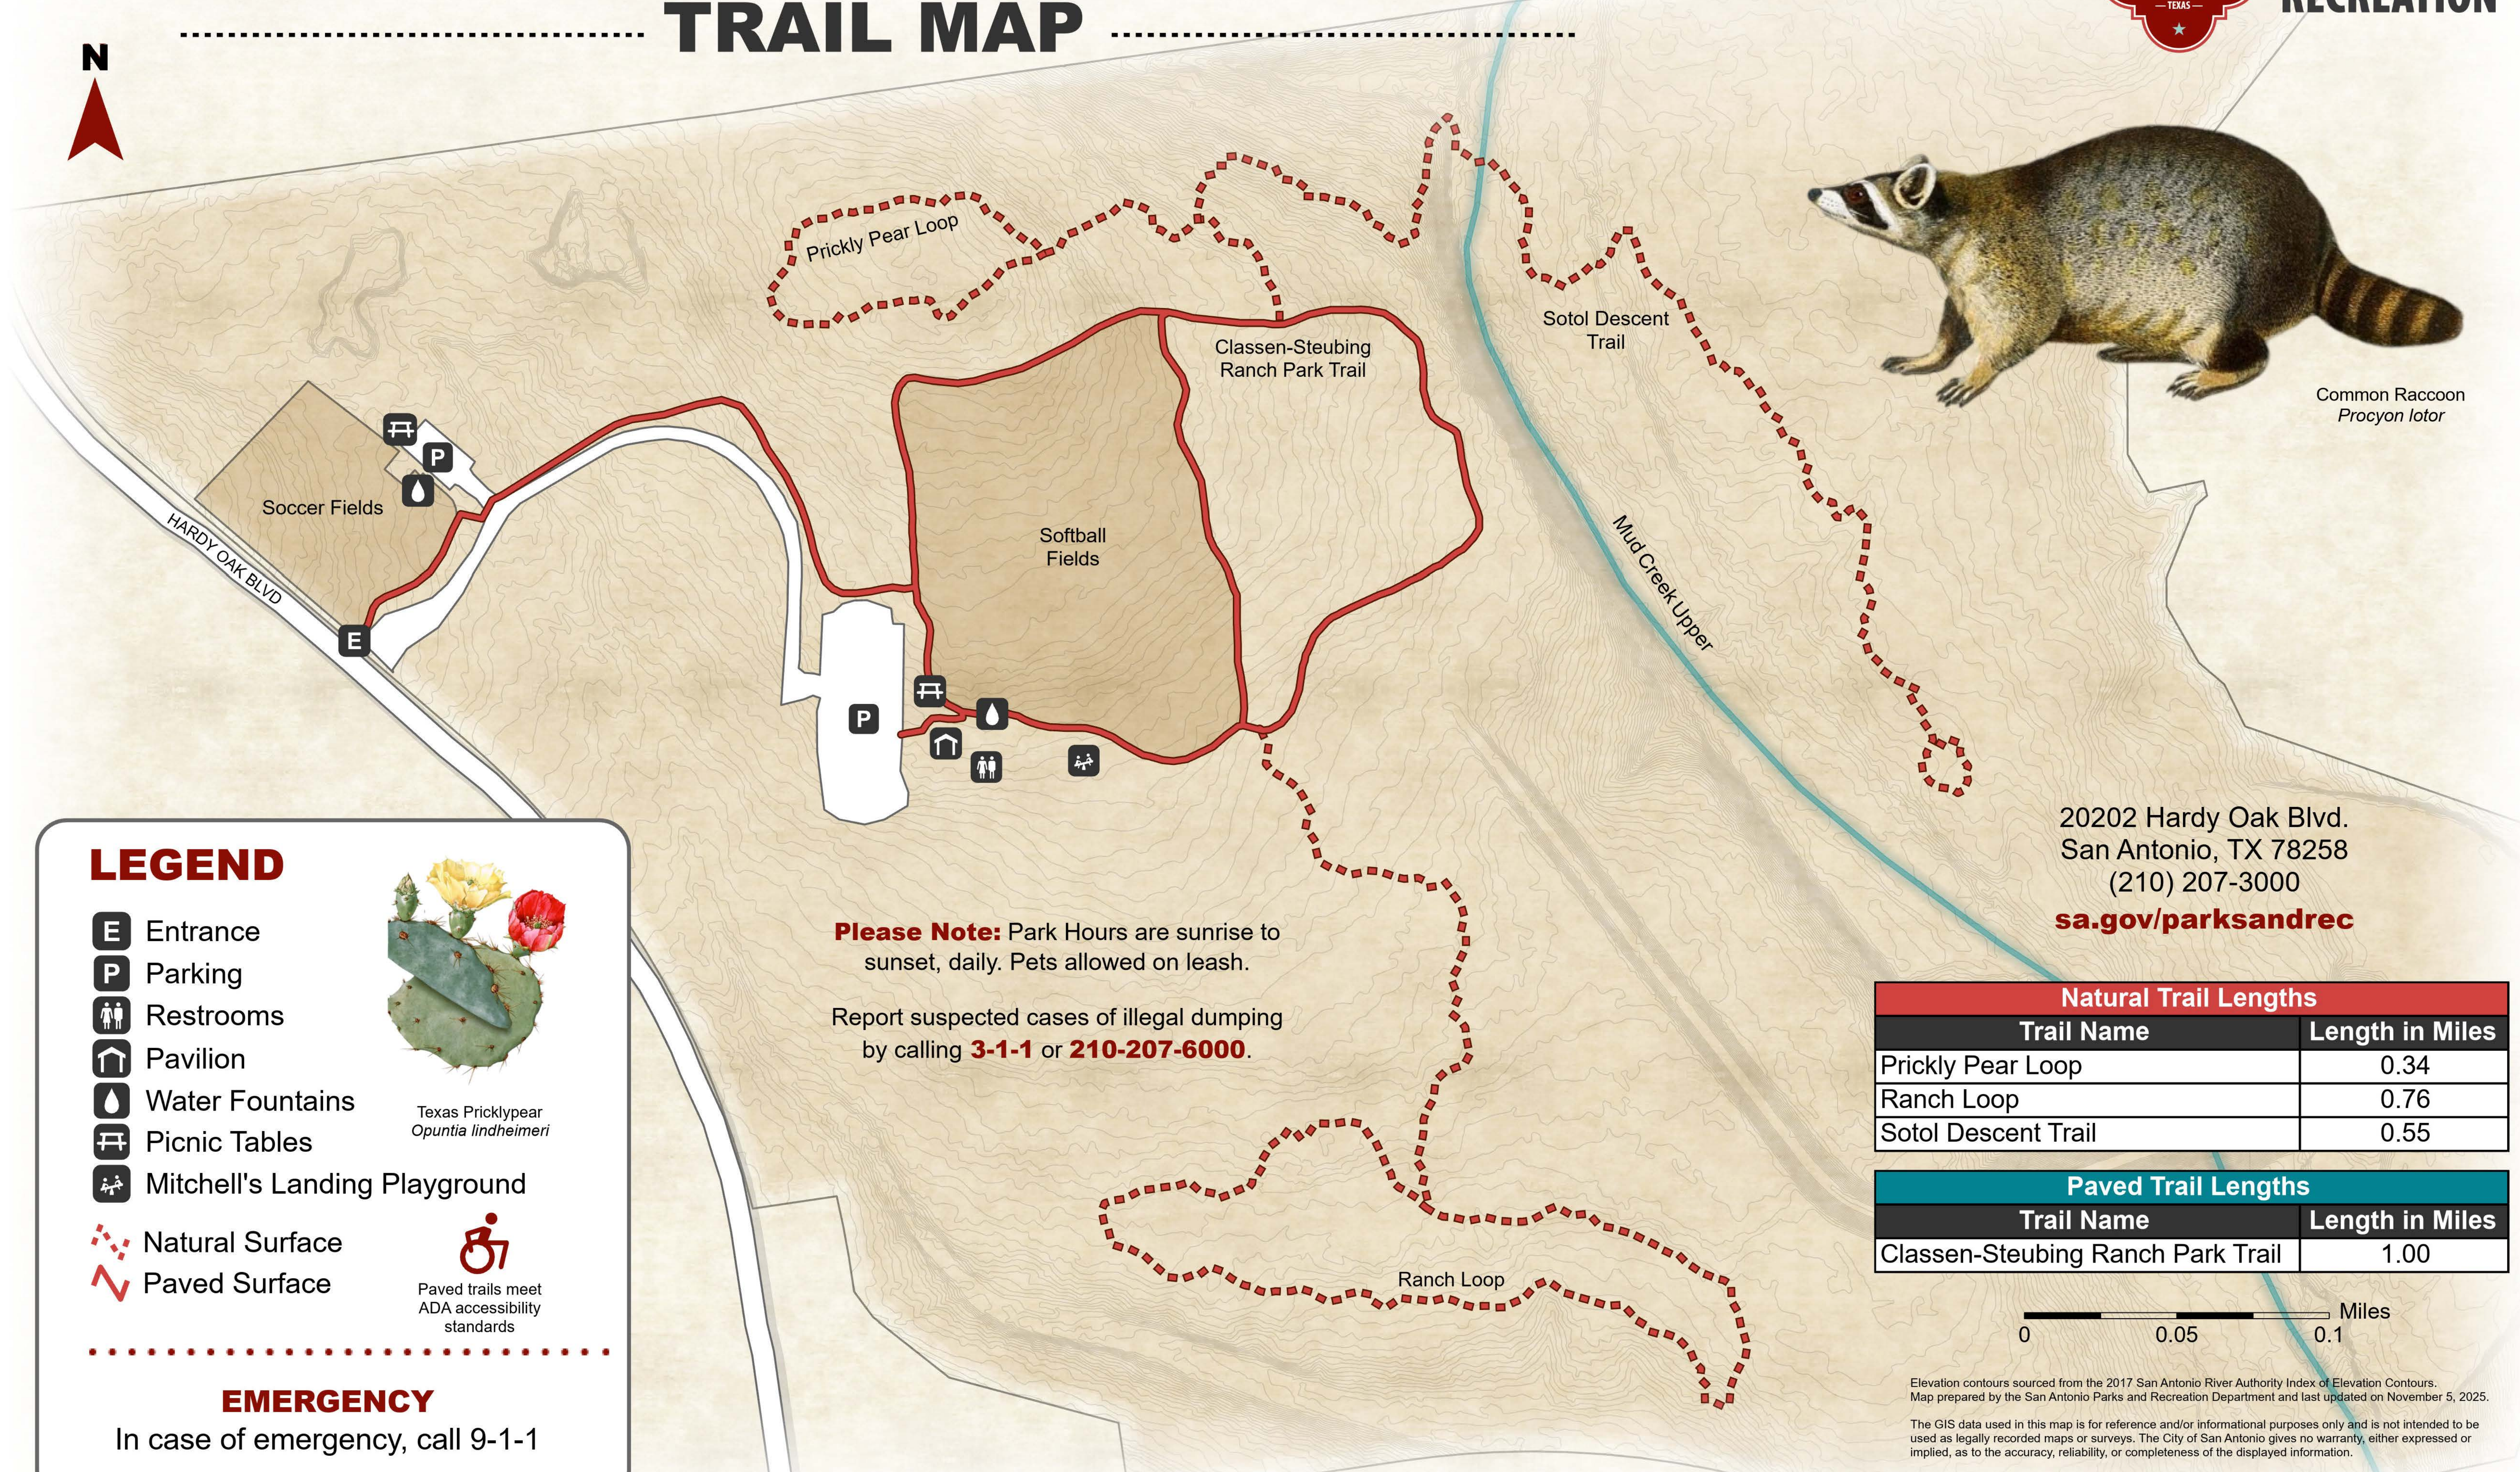

CLASSEN-STEUBING RANCH PARK

TRAIL MAP

PARKS & RECREATION

20202 Hardy Oak Blvd.
San Antonio, TX 78258
(210) 207-3000
sa.gov/parksandrec

LEGEND

- Entrance
- Parking
- Restrooms
- Pavilion
- Water Fountains
- Picnic Tables
- Mitchell's Landing Playground
- Natural Surface
- Paved Surface

Texas Pricklypear
Opuntia lindheimeri

Please Note: Park Hours are sunrise to sunset, daily. Pets allowed on leash.

Report suspected cases of illegal dumping by calling **3-1-1** or **210-207-6000**.

Natural Trail Lengths	
Trail Name	Length in Miles
Prickly Pear Loop	0.34
Ranch Loop	0.76
Sotol Descent Trail	0.55

Paved Trail Lengths	
Trail Name	Length in Miles
Classen-Steubing Ranch Park Trail	1.00

Elevation contours sourced from the 2017 San Antonio River Authority Index of Elevation Contours. Map prepared by the San Antonio Parks and Recreation Department and last updated on November 5, 2025.

The GIS data used in this map is for reference and/or informational purposes only and is not intended to be used as legally recorded maps or surveys. The City of San Antonio gives no warranty, either expressed or implied, as to the accuracy, reliability, or completeness of the displayed information.