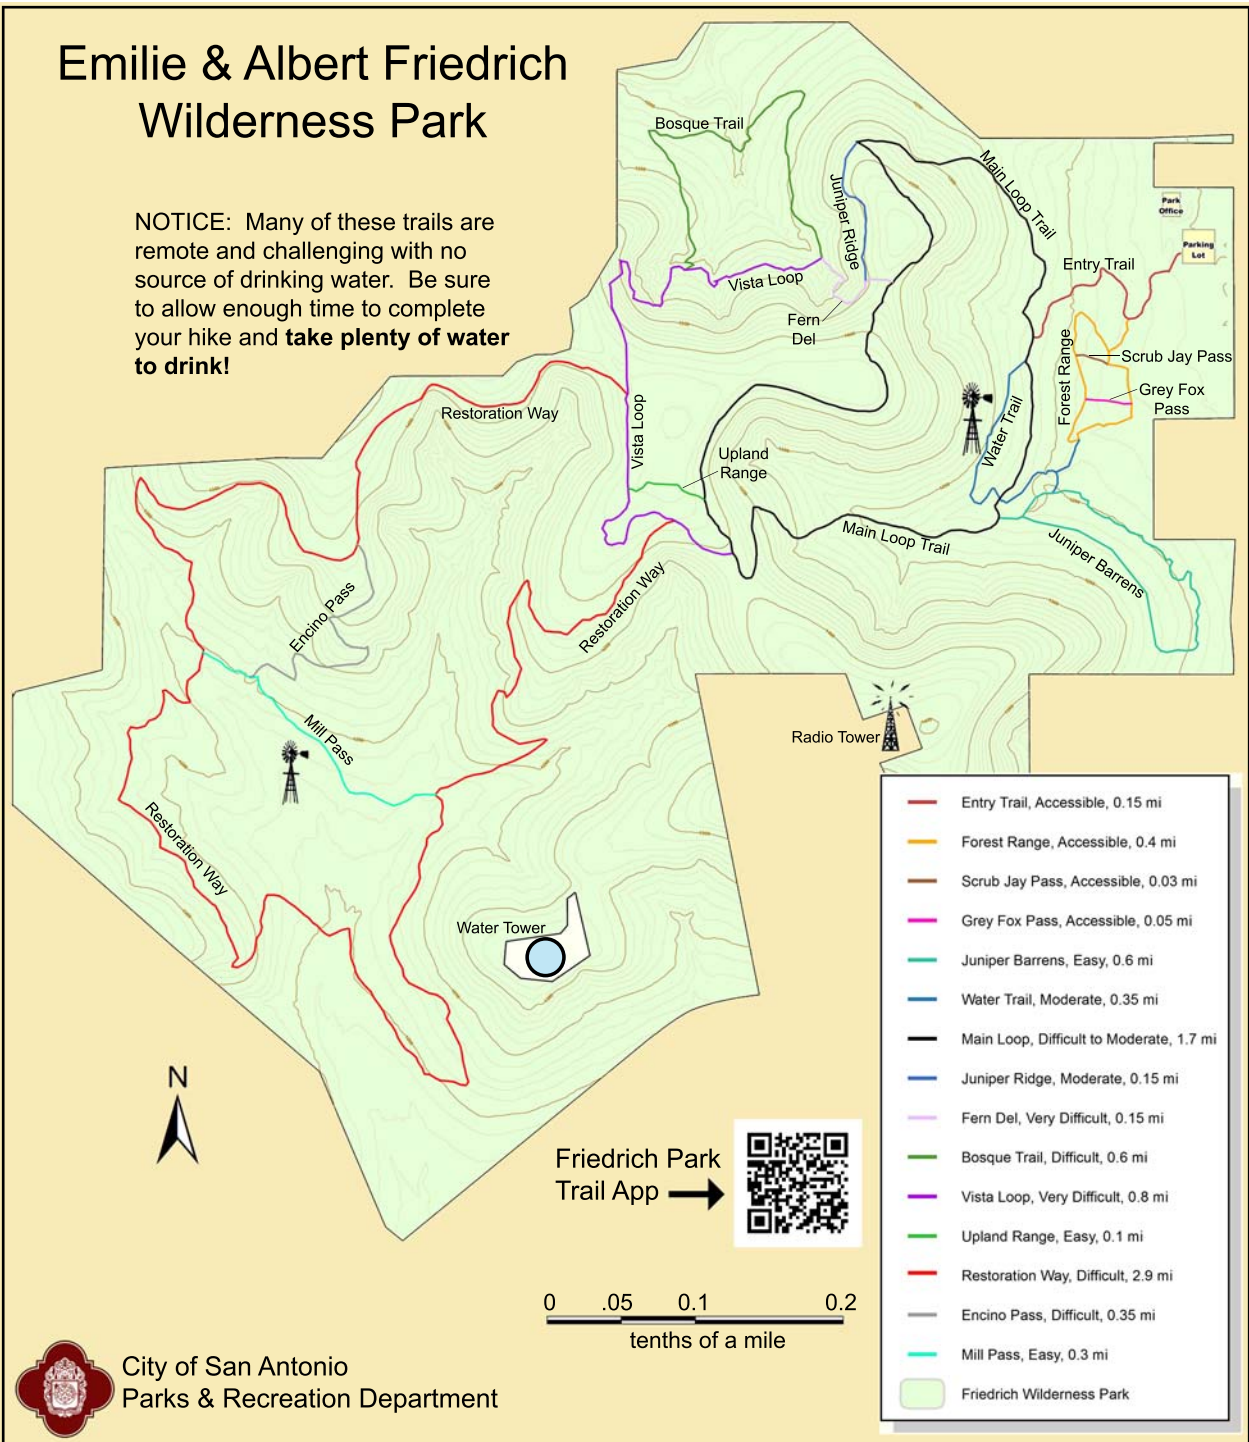

# Emilie & Albert Friedrich Wilderness Park

NOTICE: Many of these trails are remote and challenging with no source of drinking water. Be sure to allow enough time to complete your hike and **take plenty of water to drink!**

Friedrich Park Trail App →

City of San Antonio  
Parks & Recreation Department