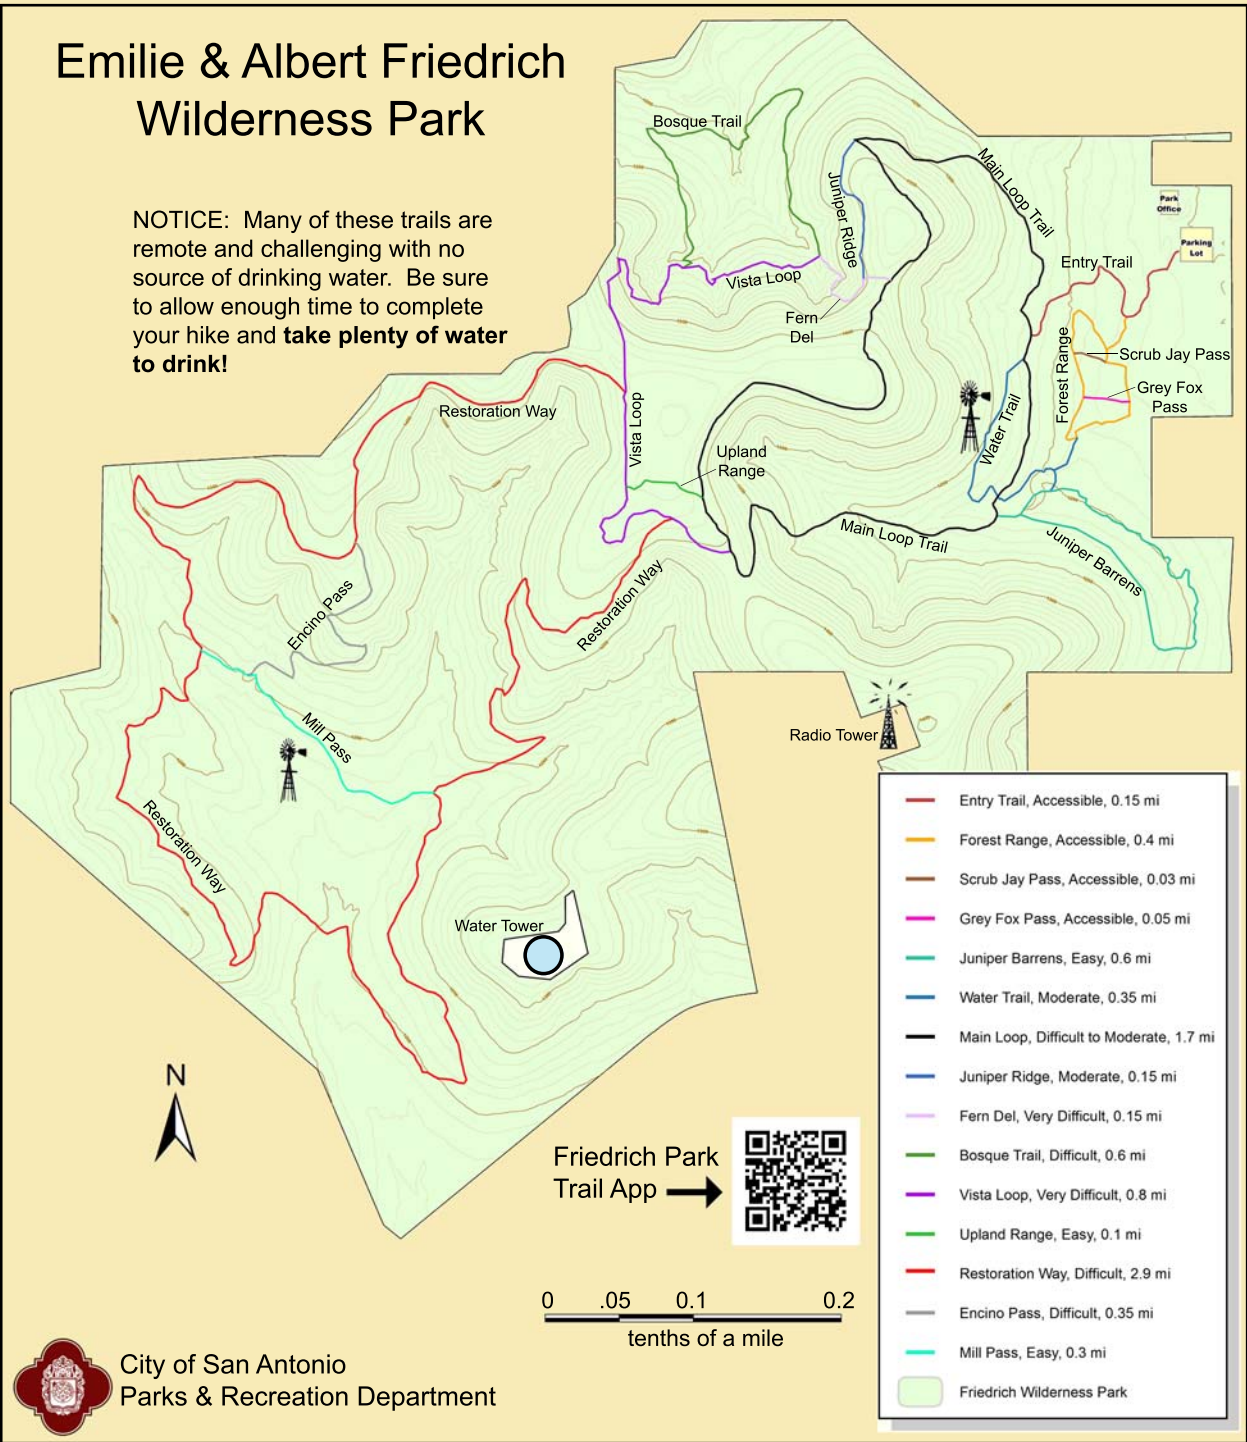

# Emilie & Albert Friedrich Wilderness Park

NOTICE: Many of these trails are remote and challenging with no source of drinking water. Be sure to allow enough time to complete your hike and **take plenty of water to drink!**

Friedrich Park Trail App →

City of San Antonio  
Parks & Recreation Department