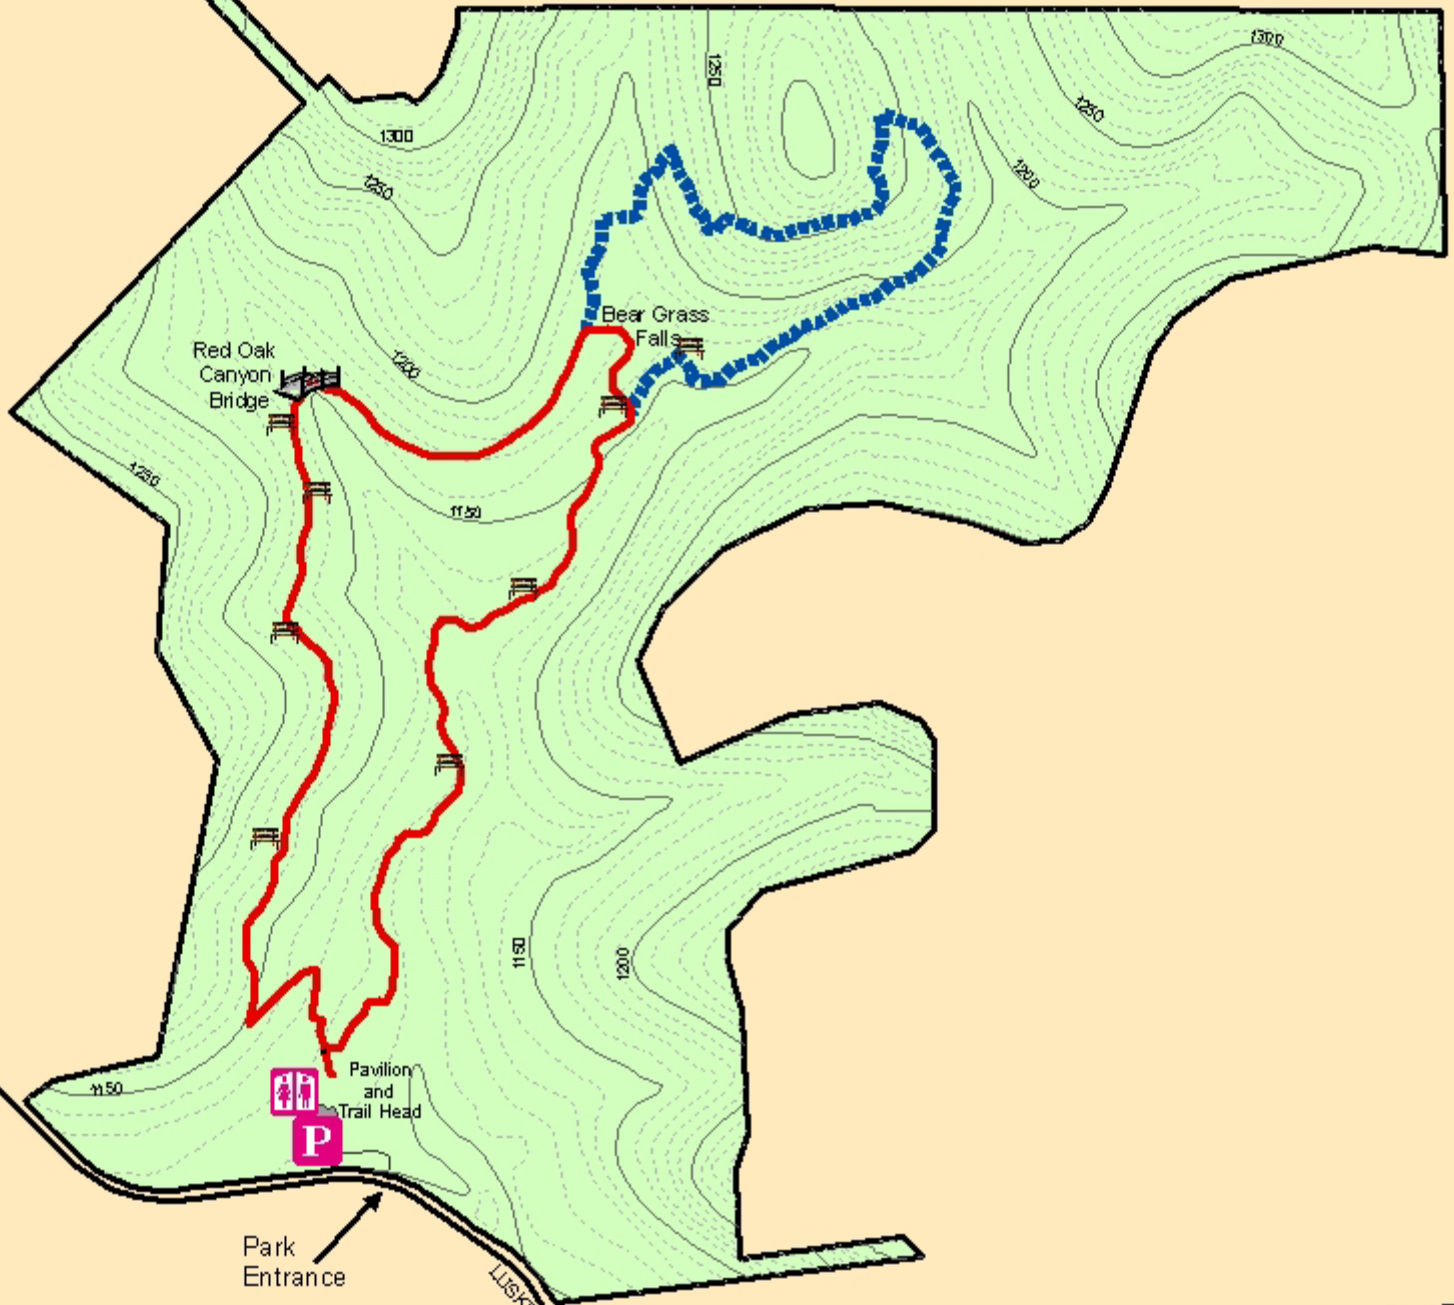

Crownridge Canyon Natural Area

Crownridge Canyon Trails

 Red Oak Trail - Stabilized Base Surface - 1.3 mi.
Level 1--Meets ADA accessibility requirements

 Bear Grass Trail- Natural Surface - 0.7 mi.
Level 4--Does not meet ADA accessibility requirements
This trail is medium difficulty.

 Bench Locations